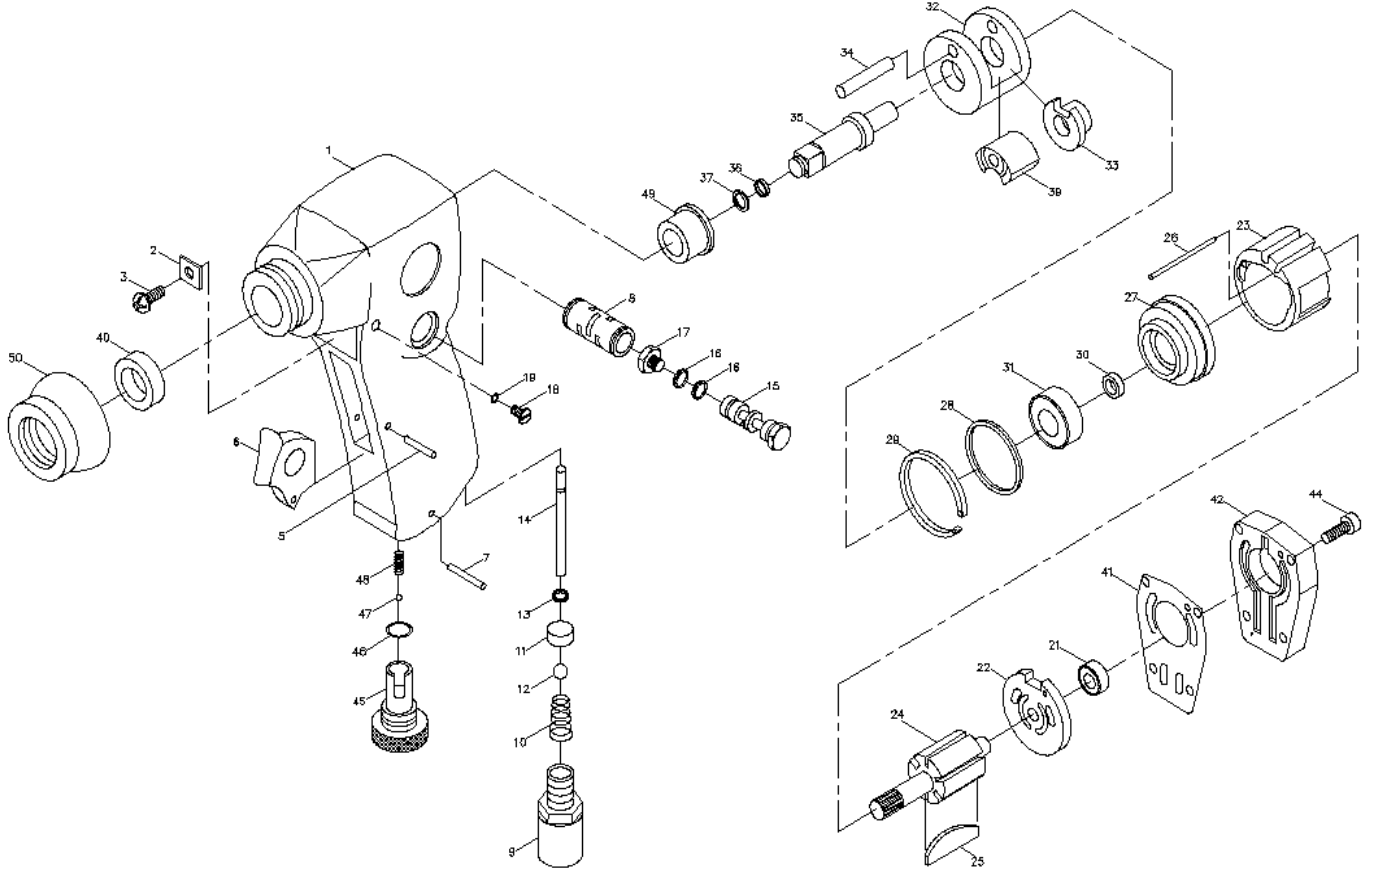

# OS-340 GAV HAVALI SOMUN SÖKME

3/8" "ANGLEHEAD" IMPACT WRENCH

| No. | Part.No.   | Parça Adı       | Adet | Fiyat\$ | No. | Part.No.   | Parça Adı       | Adet | Fiyat |
|-----|------------|-----------------|------|---------|-----|------------|-----------------|------|-------|
| 1   | 106501     | Motor Housing   | 1    | 25.00   | 26  | 106526     | Pin             | 1    | 1.00  |
| 2   | 106502     | Deflector       | 1    | 2.00    | 27  | 106135     | Front End Plate | 1    | 6.00  |
| 3   | 106119     | Screw           | 1    | 2.00    | 28  | O-3550-180 | O-Ring          | 1    | 1.00  |
| 5   | P-0030-220 | Pin             | 1    | 1.00    | 29  | R-R390     | Retaining Ring  | 1    | 2.00  |
| 6   | 106506     | Trigger         | 1    | 4.00    | 30  | 106136     | Oil Seal        | 1    | 2.00  |
| 7   | P-0030-240 | Pin             | 1    | 1.00    | 31  | 77R6-ZZ0A  | Ball Bearing    | 1    | 6.00  |
| 8   | 106508     | Reverse Bushing | 1    | 7.00    | 32  | 106140     | Hammer Cage     | 1    | 15.00 |
| 9   | 106509     | Inlet Bushing   | 1    | 5.00    | 33  | 106141     | Drive Cam       | 1    | 8.00  |
| 10  | 104006     | Spring          | 1    | 2.00    | 34  | 106143     | Pin             | 1    | 3.50  |
| 11  | 106511     | Ball Seat       | 1    | 2.00    | 35  | 106144     | Anvil           | 1    | 12.00 |
| 12  | 106512     | Steel Ball      | 1    | 2.00    | 36  | 106145     | Socket O-Ring   | 1    | 1.00  |
| 13  | O-0240-115 | O-Ring          | 1    | 1.00    | 37  | 106146     | Socket Retainer | 1    | 1.50  |
| 14  | 106514     | Valve Pin       | 1    | 4.00    | 39  | 106142     | Hammer Dog      | 1    | 8.00  |
| 15  | 106515     | Reverse Valve   | 1    | 6.00    | 40  | 106103     | Oil Seal        | 1    | 2.00  |
| 16  | O-0925-178 | O-Ring          | 2    | 2.00    | 41  | 106541     | Motor Gasket    | 1    | 3.00  |
| 17  | 106517     | Screw           | 1    | 2.00    | 42  | 106542     | Housing Cap     | 1    | 8.00  |
| 18  | 106107     | Screw           | 1    | 1.00    | 44  | 106150     | Screw           | 4    | 1.00  |
| 19  | O-0400-170 | O-Ring          | 1    | 1.00    | 45  | 106545     | Regulator       | 1    | 9.00  |
| 21  | 0626-ZZ0A  | Ball Bearing    | 1    | 6.00    | 46  | O-1200-240 | O-Ring          | 1    | 1.00  |
| 22  | 106522     | Rear End Plate  | 1    | 6.00    | 47  | 106547-A   | Steel Ball      | 1    | 1.00  |
| 23  | 106133     | Cylinder        | 1    | 10.00   | 48  | 106548     | Spring          | 1    | 1.00  |
| 24  | 106130     | Rotor           | 1    | 15.00   | 49  | 106102     | Bushing         | 1    | 2.00  |
| 25  | 106132     | Rotor Blade     | 6    | 1.50    | 50  | 106104     | Rubber Guard    | 1    | 3.00  |